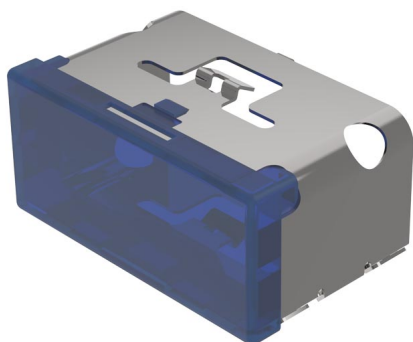

EAO – Your Expert Partner for Human Machine Interfaces

03-901.6 - Lens single-headed uni-colour for pushbutton single-headed

03-901.6 - Lens single-headed uni-colour for pushbutton single-headed

Attention: The preview is based on a sample product. This can differ from your current configuration.

Mounting

Design flush

Other Attributes

Weight 0,009 kg
Dimension 18 x 38 mm

Operating-/Indication part

Lens optics translucent
Lens material Plastic
Lens colour blue ribbed
Lens illumination illuminative
Lens profile flat