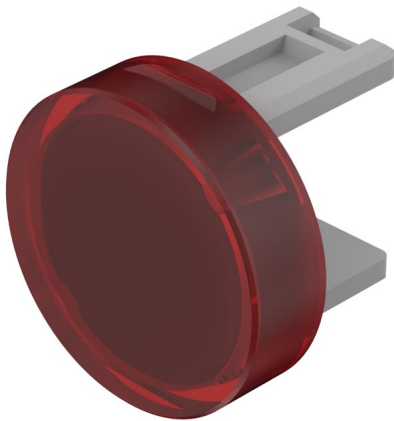

01-983.2 - Lens plastic

Attention: The preview is based on a sample product. This can differ from your current configuration.

Other Attributes

Weight	0,001 kg
Dimension	Ø 15.8 mm

Operating-/Indication part

Lens optics	transparent
Lens colour	red
Lens material	Plastic
Lens profile	flat
Lens illumination	illuminative