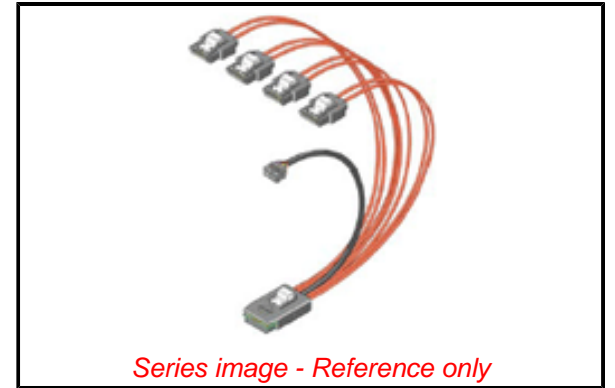

**PLEASE CHECK WWW.MOLEX.COM FOR LATEST PART INFORMATION**

**Part Number:** [0795363012](#)  
**Status:** **Active**  
**Overview:** [iPass Connector System](#)  
**Description:** Mini Multi-Lane iPass , 36 Circuits-to-(4) x 1 SATA, 30 AWG, 0.30m Length, iPass-to-Backplane, Pinout 1

**Documents:**

[Drawing \(PDF\)](#) [RoHS Certificate of Compliance \(PDF\)](#)

**General**

Product Family	Cable Assemblies
Series	<a href="#">79536</a>
Assembly Configuration	Dual Ended Connectors
Connector to Connector	Serial ATA-to-iPass
Overview	<a href="#">iPass Connector System</a>
Product Name	iPass, Mini Multi-Lane, SAS, Serial ATA
UPC	822350137799

**Physical**

Cable Length	0.30m
Circuits (Loaded)	36
Color - Resin	Black
Gender	Male-Male
Lock to Mating Part	Yes
Material - Metal	Phosphor Bronze
Material - Plating Mating	Gold
Material - Plating Termination	Tin
Material - Resin	Polyester
Net Weight	32.800/g
Packaging Type	Bag
Pitch - Mating Interface	0.80mm
Plating min - Mating	0.381µm
Plating min - Termination	1.270µm
Single Ended	No
Termination Interface: Style	Crimp or Compression
Waterproof / Dustproof	No
Wire Insulation Diameter	N/A
Wire Size AWG	30
Wire/Cable Type	Twinax

**Electrical**

Current - Maximum per Contact	1.0A
Shielded	No
Voltage - Maximum	30V AC

**Material Info**

**Reference - Drawing Numbers**

Sales Drawing	SD-79536-300
---------------	--------------

**EU ELV**