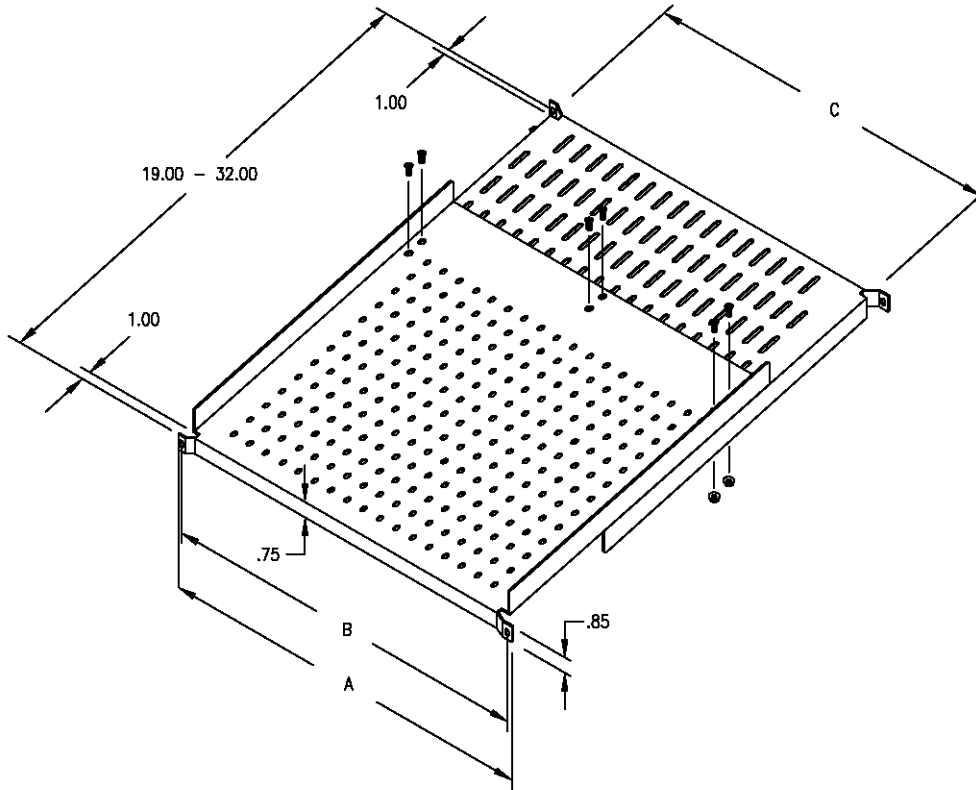

Fixed Shelves

D-4451 Adjustable Fixed Shelf

Adjustable fixed shelf is ideal for installing equipment that cannot be rack mounted.

Adjusts to multiple mounting depths from 19" - 32".

Perforated for additional cooling.

Sturdy 14-gauge steel construction. 75-lb. capacity.

Fits 19" panel width.

Finish: Semi-gloss black

D-6064 Fixed Shelf

CATALOG NUMBER	A	B	C	D (Depth)	E
D-6064-19x18	19.06	18.31	17.88	17.94	16.81
D-6064-19x20	19.06	18.31	17.88	19.94	18.81
D-6064-19x22	19.06	18.31	17.88	21.94	20.81
D-6064-19x24	19.06	18.31	17.88	23.94	22.81
D-6064-19x26	19.06	18.31	17.88	25.94	24.81
D-6064-19x28	19.06	18.31	17.88	27.94	26.81

*24 and 30 inch panel width versions available.
Contact factory for more information.

Finish: Semi-gloss black.
Mounting hardware included.
Material: 14-gauge C.R.S. (.074").
Contact factory for optional perforated ventilation