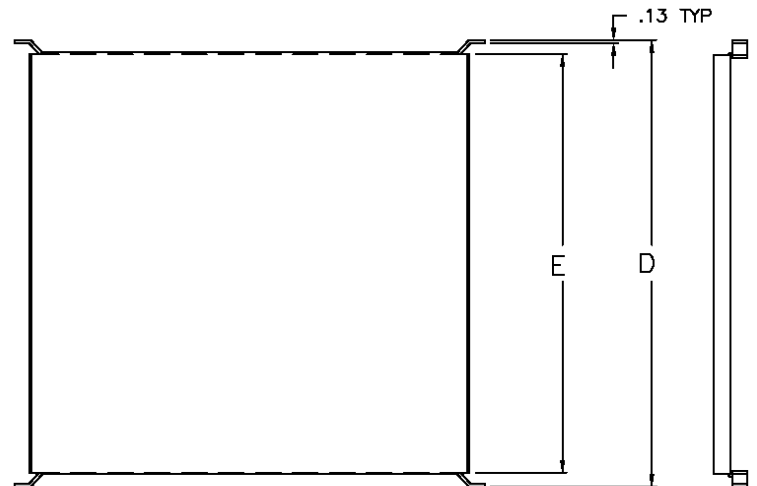

Fixed Shelves

D-4451 Adjustable Fixed Shelf

Adjustable fixed shelf is ideal for installing equipment that cannot be rack mounted.

Adjusts to multiple mounting depths from 19" - 32".

Perforated for additional cooling.

Sturdy 14-gauge steel construction. 75-lb. capacity.

Fits 19" panel width.

Finish: Semi-gloss black

D-6064 Fixed Shelf

CATALOG NUMBER	A	B	C	D (Depth)	E
D-6064-19x18	19.06	18.31	17.88	17.94	16.81
D-6064-19x20	19.06	18.31	17.88	19.94	18.81
D-6064-19x22	19.06	18.31	17.88	21.94	20.81
D-6064-19x24	19.06	18.31	17.88	23.94	22.81
D-6064-19x26	19.06	18.31	17.88	25.94	24.81
D-6064-19x28	19.06	18.31	17.88	27.94	26.81

*24 and 30 inch panel width versions available.
Contact factory for more information.

Finish: Semi-gloss black.
Mounting hardware included.
Material: 14-gauge C.R.S. (.074").
Contact factory for optional perforated ventilation