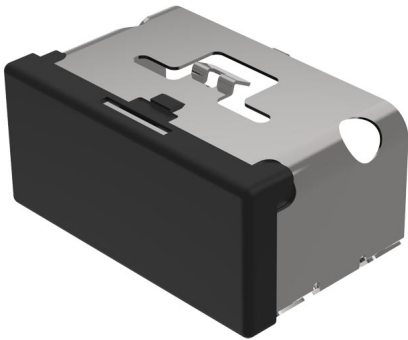

## 03-901.0 - Lens single-headed uni-colour for pushbutton single-headed

### 03-901.0 - Lens single-headed uni-colour for pushbutton single-headed

*Attention: The preview is based on a sample product. This can differ from your current configuration.*

#### Mounting

Design flush

#### Other Attributes

Weight 0,009 kg  
Dimension 18 x 38 mm