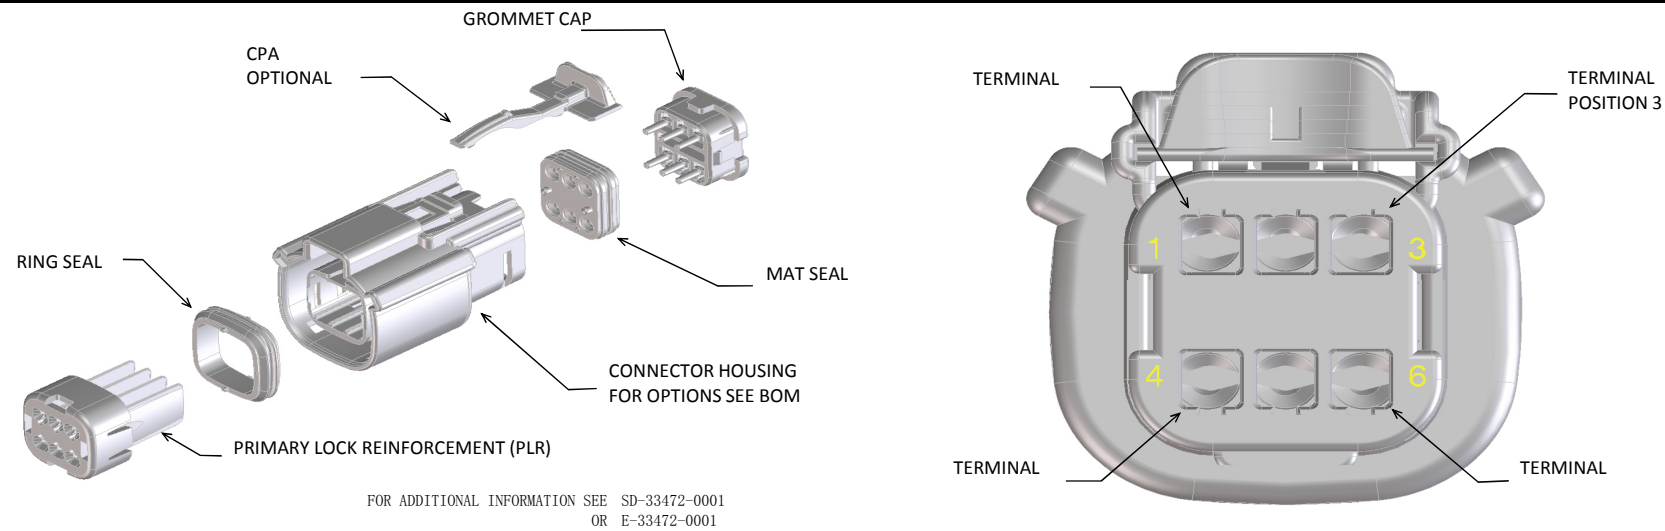

MX150 RECEPTACLE 2X3 SEALED ASSEMBLY MAT SEAL
BOM AND PIN OUT SHEET

FOR ADDITIONAL INFORMATION SEE SD-33472-0001
OR E-33472-0001

ABBREVIATION	DESCRIPTION	COLOR	MATERIAL
A-BLK	HOUSING, KEYING OPTION A	BLACK	SPS/NYLON GF20
B-LG	HOUSING, KEYING OPTION B	LIGHT GRAY	SPS/NYLON GF20
C-BR	HOUSING, KEYING OPTION C	BROWN	SPS/NYLON GF20
D-GR	HOUSING, KEYING OPTION D	GREEN	SPS/NYLON GF20
C-DG	HOUSING, KEYING OPTION C	DARK GRAY	SPS/NYLON GF20
D-SG	HOUSING, KEYING OPTION D	STONE GRAY	SPS/NYLON GF20
A-YW	HOUSING, KEYING OPTION A	YELLOW	SPS/NYLON GF20
A-BLK-CLIP	HOUSING, KEYING OPTION A WITH CLIPSLOT	BLACK	SPS/NYLON GF20
B-LG-CLIP	HOUSING, KEYING OPTION B WITH CLIPSLOT	LIGHT GRAY	SPS/NYLON GF20
C-BR-CLIP	HOUSING, KEYING OPTION C WITH CLIPSLOT	BROWN	SPS/NYLON GF20
D-GR-CLIP	HOUSING, KEYING OPTION D WITH CLIPSLOT	GREEN	SPS/NYLON GF20
C-DG-CLIP	HOUSING, KEYING OPTION C WITH CLIPSLOT	DARK GRAY	SPS/NYLON GF20
D-SG-CLIP	HOUSING, KEYING OPTION D WITH CLIPSLOT	STONE GRAY	SPS/NYLON GF20
A-SG-CLIP	HOUSING, KEYING OPTION A WITH CLIPSLOT	YELLOW	SPS/NYLON GF20
GC	GROMMET CAP	BLACK	SPS/NYLON GF20
PLR	PLR	NATURAL	SPS/NYLON GF20
CPA	CPA	RED	PBT GF30
M	MAT SEAL	LIGHT BLUE	INHERENTLY LUBRICATED SILICONE
R	RING SEAL	RUST RED	INHERENTLY LUBRICATED SILICONE