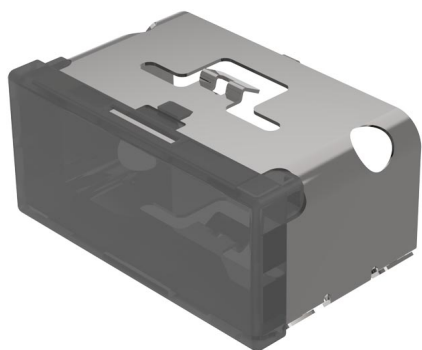

EAO – Your Expert Partner for Human Machine Interfaces

03-947.1 - Lens single-headed uni-colour for pushbutton single-headed

03-947.1 - Lens single-headed uni-colour for pushbutton single-headed

Attention: The preview is based on a sample product. This can differ from your current configuration.

Mounting

Design flush

Other Attributes

Weight 0,009 kg
Dimension 18 x 38 mm

Operating-/Indication part

Lens optics transparent
Lens material Plastic
Lens colour smoked
Lens illumination illuminative
Lens profile flat