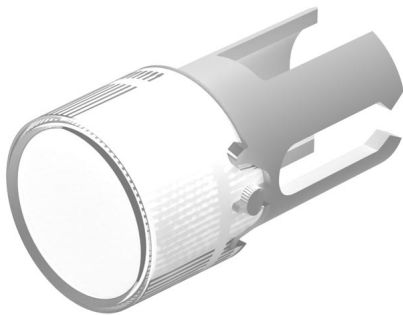

19-931.9 - Lens

Attention: The preview is based on a sample product. This can differ from your current configuration.

Mounting

Design raised

Other Attributes

Weight 0,001 kg
Dimension Ø 7.3 mm
Lens holder optical effect translucent

Operating-/Indication part

Lens optics transparent
Lens material Plastic
Lens profile flat
Lens colour white
Lens illumination illuminative