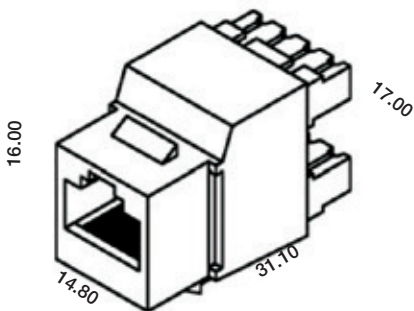

Keystone / Data Accessories

Keystone Category 5e Jacks

- Universal «Keystone» mounting configuration
- Labeled for both 568A and 568B wiring
- Versatile IDC design accommodates 110 or Krone punchdown tools
- Accepts universal «Keystone» jacks and adapters for maximum flexibility
- Accepts category 6e Jacks

Cat. No.	Description	Colour
OPJNUD	Cat 5e Slim-Line UTP Jack, 568A/568B Wiring, Dual 110/Krone IDC	Black
OPJNUD-IV	Cat 5e Slim-Line UTP Jack, 568A/568B Wiring, Dual 110/Krone IDC	Ivory
OPJNUDBL	Cat 5e Slim-Line UTP Jack, 568A/568B Wiring, Dual 110/Krone IDC	Blue
OPJNUDOW	Cat 5e Slim-Line UTP Jack, 568A/568B Wiring, Dual 110/Krone IDC	Off White
OPJNUDWH	Cat 5e Slim-Line UTP Jack, 568A/568B Wiring, Dual 110/Krone IDC	White