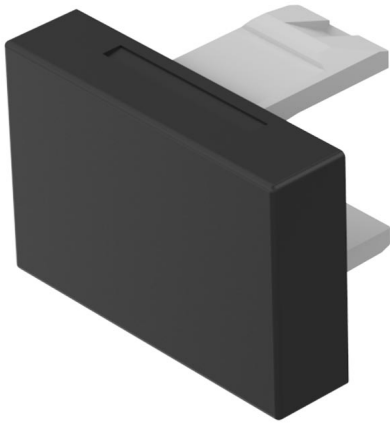

### 01-901.0 - Lens plastic

*Attention: The preview is based on a sample product. This can differ from your current configuration.*

### Other Attributes

Weight	0,001 kg
Dimension	12.8 x 18.8 mm

### Operating-/Indication part

Lens optics	opaque
Lens colour	black
Lens material	Plastic
Lens profile	flat
Lens illumination	non-illuminative