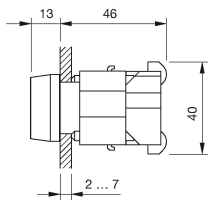

#### Mounting

Mounting cut-out Ø 22,3 mm  
Design raised

#### Front

Front shape round  
Front dimension Ø 29 mm

## Dimensions