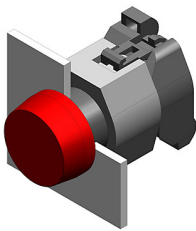

EAO – Your Expert Partner for Human Machine Interfaces

704.000.2 - Indicator actuator full-face illumination

704.000.2 - Indicator actuator full-face illumination

Attention: The preview is based on a sample product. This can differ from your current configuration.

Mounting

Mounting cut-out Ø 22,3 mm
Design raised

Front

Front shape round
Front dimension Ø 29 mm

Other Attributes

Weight 0,050 kg
Marking cap colour white
Marking cap optics translucent
Marking cap illumination illuminative
Diffusor cap illumination illuminative
Diffusor cap colour white
Diffusor cap optical effect translucent
Diffusor cap white translucent

Operating-/Indication part

Lens cap colour red
Lens cap optical effect transparent
Lens cap material Plastic

IP-Rating

Front protection IP65

Connection Method

Terminal Screw terminal

Actuator

Housing material Plastic
Housing colour grey

Function

Indicator