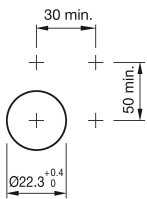

Mounting cut-outs

Wiring diagram

Additional information

Filament lamp or LED