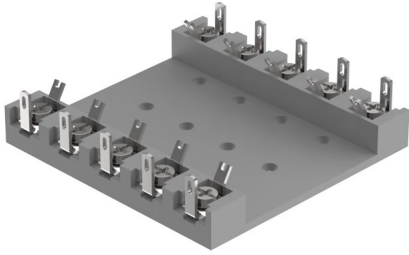

EAO – Your Expert Partner for Human Machine Interfaces

02-912.4 - Terminal plate empty

02-912.4 - Terminal plate empty

Attention: The preview is based on a sample product. This can differ from your current configuration.

Other Attributes

Weight	0,095 kg
Dimension	250 x 60 x 15 mm