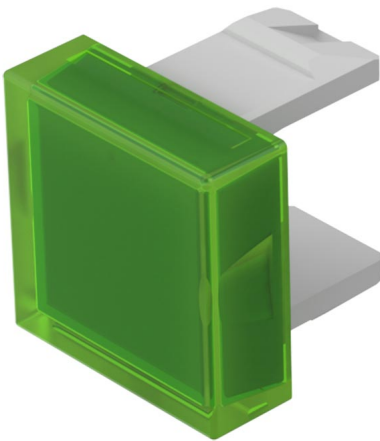

EAO – Your Expert Partner for Human Machine Interfaces

01-975.5 - Lens plastic

01-975.5 - Lens plastic

Attention: The preview is based on a sample product. This can differ from your current configuration.

Other Attributes

Weight	0,001 kg
Dimension	12.8 x 12.8 mm

Operating-/Indication part

Lens optics	transparent
Lens colour	green
Lens material	Plastic
Lens profile	flat
Lens illumination	illuminative