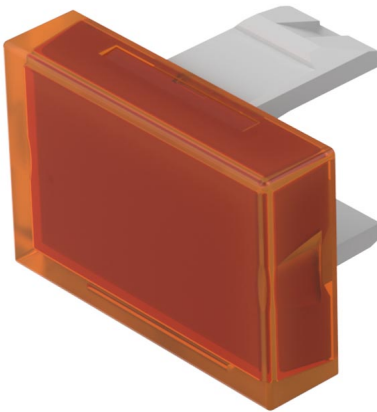

01-901.3 - Lens plastic

Attention: The preview is based on a sample product. This can differ from your current configuration.

Other Attributes

Weight	0,001 kg
Dimension	12.8 x 18.8 mm

Operating-/Indication part

Lens optics	translucent
Lens colour	orange
Lens material	Plastic
Lens profile	flat
Lens illumination	illuminative