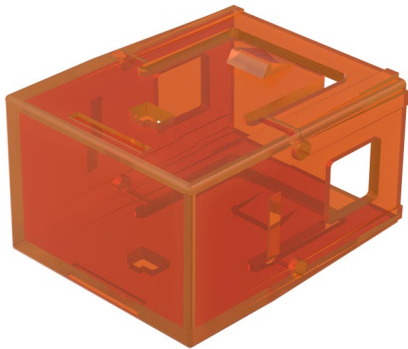

02-901.3 - Lens

Attention: The preview is based on a sample product. This can differ from your current configuration.

Mounting

Design flush

Other Attributes

Weight 0,004 kg
Dimension 17.5 x 25.4 mm

Operating-/Indication part

Lens optics translucent
Lens material Plastic
Lens colour orange ribbed
Lens illumination illuminative
Lens profile flat