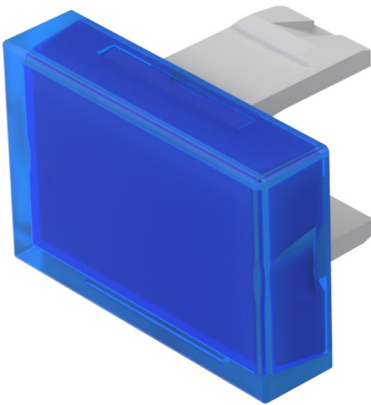

EAO – Your Expert Partner for Human Machine Interfaces

01-982.6 - Lens plastic

01-982.6 - Lens plastic

Attention: The preview is based on a sample product. This can differ from your current configuration.

Other Attributes

Weight	0,001 kg
Dimension	12.8 x 18.8 mm

Operating-/Indication part

Lens optics	transparent
Lens colour	blue
Lens material	Plastic
Lens profile	flat
Lens illumination	illuminative