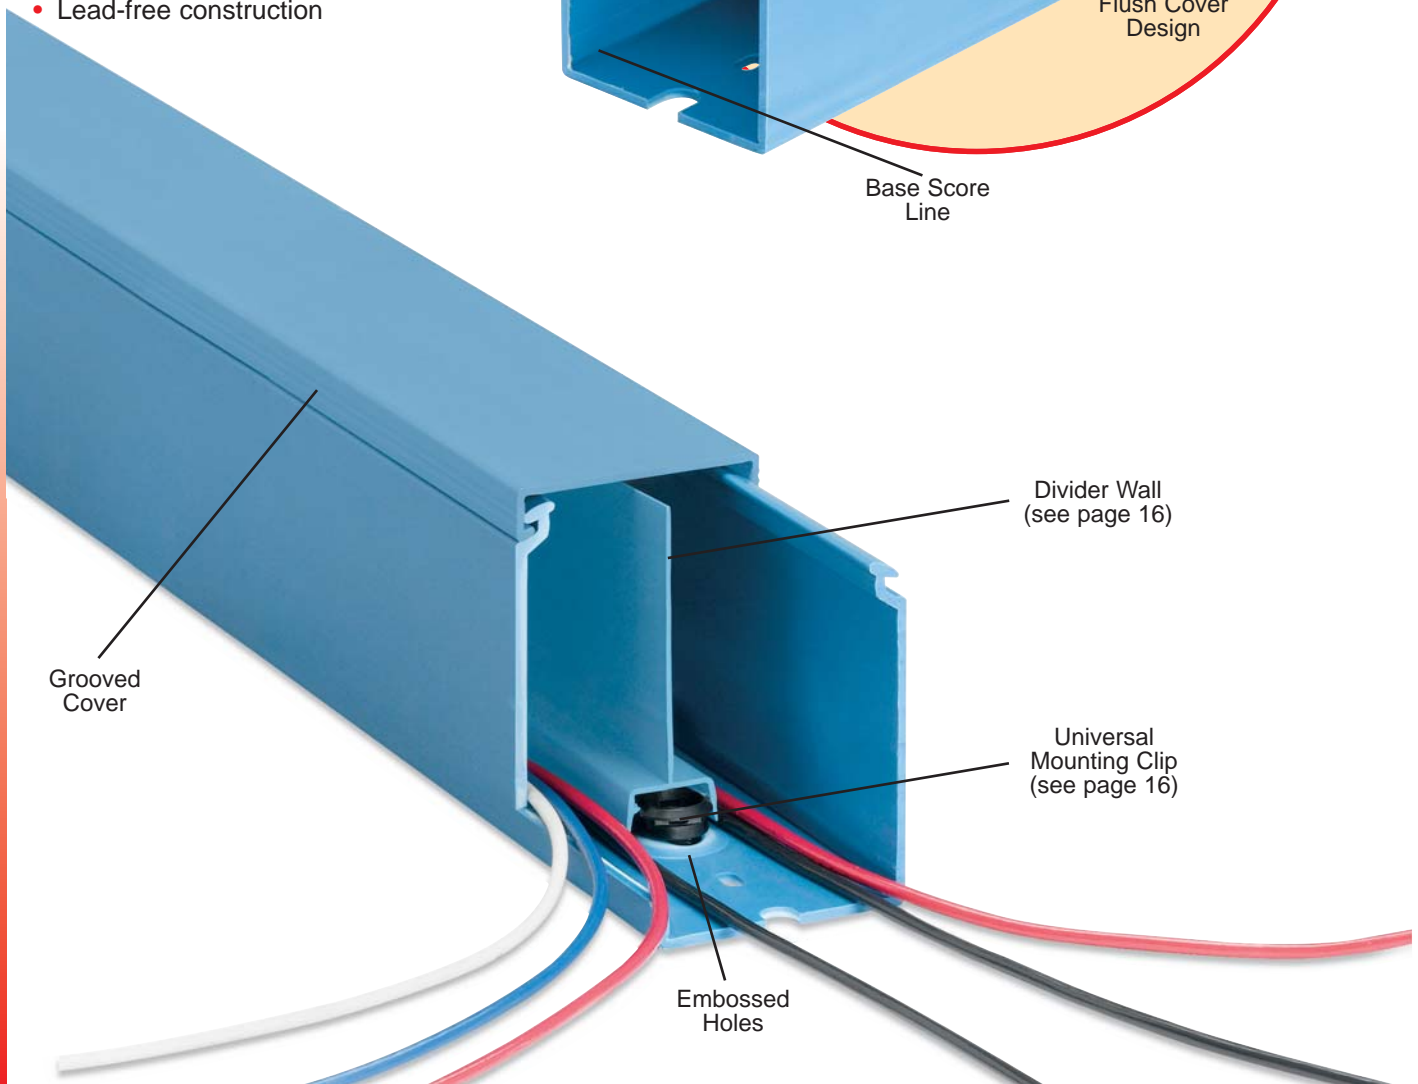

Solid Wall Duct

Fire-resistant PVC offers the protection you need!

Solid Wall Duct—PVC

- Engineered to restrict wire access
- Constructed of flame-retardant PVC
- Improved flush sidewall and cover style for greater wire capacity
- Versatile North American and DIN Standard mounting holes enable same duct for multiple applications
- Base score line
- Lead-free construction

[_]=space for color identifier:

- G = Gray
- W = White
- B = Black
- I = Intrinsic Blue

Standard lengths are 6 feet.

Catalog Number must be completed by adding suffix G for Gray, W for White, I for Intrinsic Blue, B for Black.
Example: TY75X1SPG6 is a .75" x 1" solid wall gray duct.