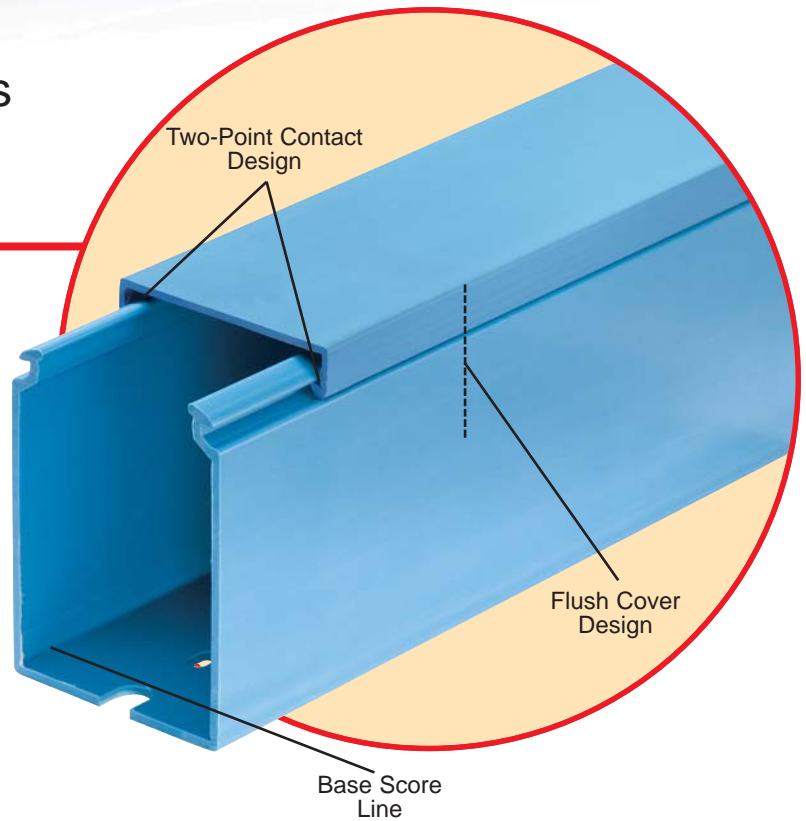

Solid Wall Duct

Fire-resistant PVC offers the protection you need!

Solid Wall Duct—PVC

- Engineered to restrict wire access
- Constructed of flame-retardant PVC
- Improved flush sidewall and cover style for greater wire capacity
- Versatile North American and DIN Standard mounting holes enable same duct for multiple applications
- Base score line
- Lead-free construction