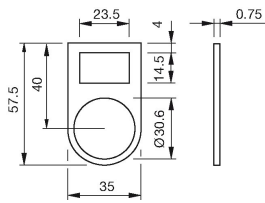

Mounting

Mounting type
Design

self-adhesive
flush

Other Attributes

Dimension
Weight
Material
Colour

35 x 57.5 x 0.75 mm
0,001 kg
Aluminium
black anodized

EAO – Your Expert Partner for Human Machine Interfaces

704.968.3 - Legend frame

Dimensions

Additional information

for flush design

The colour of anodized aluminium parts can vary due to technical production reasons