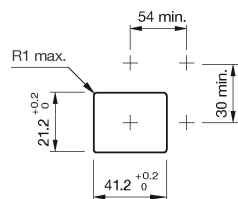

Mounting cut-outs

Additional information

Use only flush front bezel

Three-part