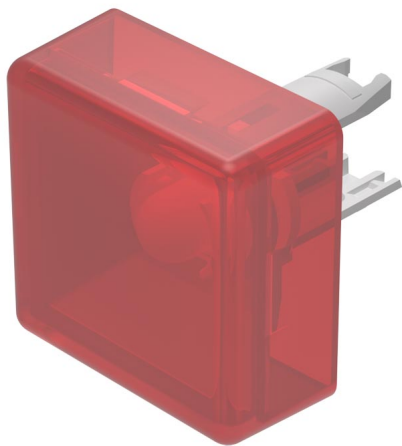

EAO – Your Expert Partner for Human Machine Interfaces

18-981.2L - Lens with LED flush design

18-981.2L - Lens with LED flush design

Attention: The preview is based on a sample product. This can differ from your current configuration.

Other Attributes

Weight	0.001 kg
Dimension	13.8 x 13.8 mm

Operating-/Indication part

Lens optics	translucent
Lens material	Plastic
Lens colour	red
Lens profile	flat
Lens illumination	illuminative